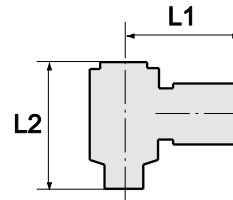

74-046

Ring nipple:	Brass
Banjo bolt:	Nickel-plated brass
Sealing rings:	PVC
Temperature range:	-10 °C to +70 °C
Working pressure range:	0.95 to 15 bar
Thread:	Withworth-pipe thread
Hose connectors:	detachable

Swivel hose fitting, parallel male thread

Type No.	Art. No.	Thread	For hose mm	L1 mm	L2 mm	a/f mm
74-024	111323	G 1/8	I.D. 4	26.0	28.6	14
74-026	111324	G 1/8	I.D. 6	26.0	28.6	14
74-046	111325	G 1/4	I.D. 6	28.0	30.5	17
74-049	111326	G 1/4	I.D. 9	28.0	30.5	17
74-066	111327	G 3/8	I.D. 6	30.0	31.5	22
74-069	111328	G 3/8	I.D. 9	30.0	31.5	22